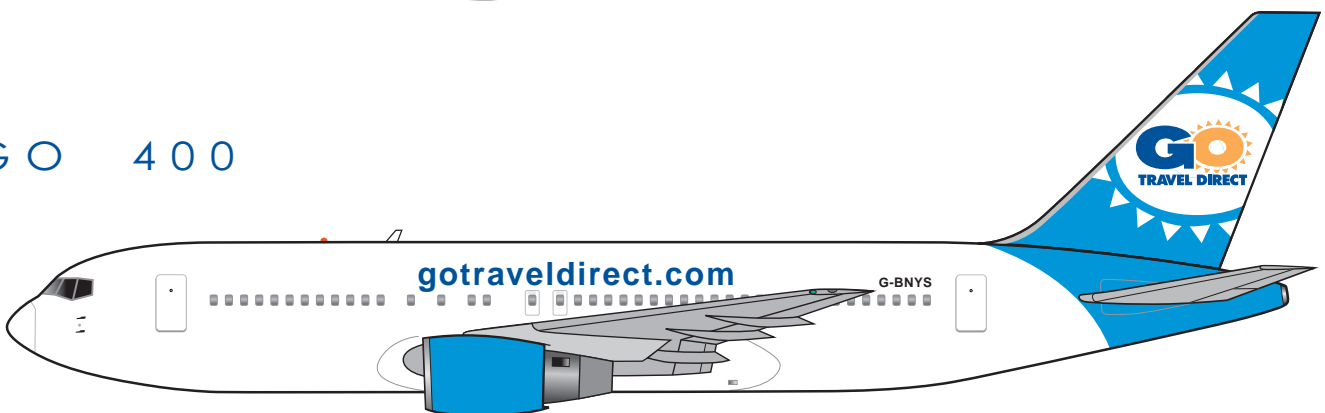

B767-200 Paint Livery Concepts

Different location of web on fuselage

Left Fuselage
GO 100

GO 200

© Copyright 2011 Altitude Graphics Communications Inc.

GO 300

GO 400

B767-200 Paint Livery Concepts

Welcome Aboard on left side only

Left Fuselage Detail A
GO 500

© Copyright 2011 Altitude Graphics Communications Inc.

Welcome Aboard

B767-200 Paint Livery Concepts

Welcome Aboard on left side only

Left Fuselage Detail B
GO 500