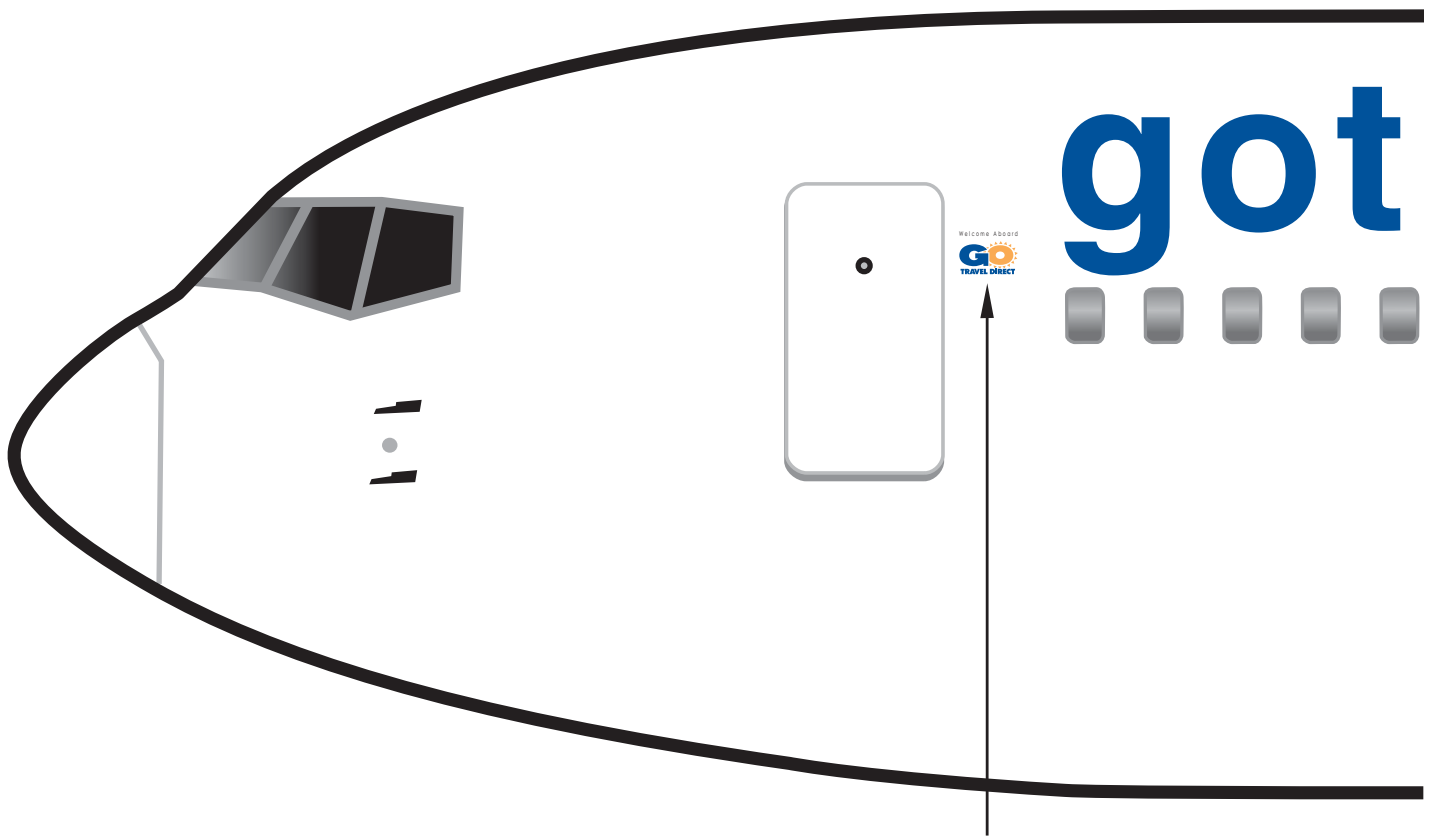

B767-200 Paint Livery Concepts

Different location of web on fuselage

Left Fuselage
GO 100

GO 200

© Copyright 2011 Altitude Graphics Communications Inc.

GO 300

GO 400

B767-200 Paint Livery Concepts

Welcome Aboard on left side only

Left Fuselage Detail A
GO 500

© Copyright 2011 Altitude Graphics Communications Inc.

Welcome Aboard

B767-200 Paint Livery Concepts

Welcome Aboard on left side only

Left Fuselage Detail B
GO 500